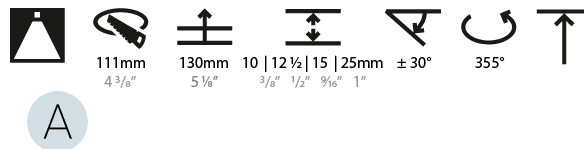

PHYSICAL

Shape: Round
Diameter (mm): 107
Diameter (in): 4 3/16
Height (mm): 112
Height (in): 4 7/16
Ceiling Thickness (mm): 10 / 12.5 / 15 / 25
Ceiling Thickness (in): 3/8 or 1/2 or 9/16 or 1
Min. Recessing Depth (mm): 130
Min. Recessing Depth (in): 5 1/8
Light Distribution: Adjustable / Downlight
Weight (kg): 0.583
Weight (lbs): 1.28
Fixture Finish: SSR / BKV / CWI / CRY / HAB / UFT / ITA / RUA / FTG / MYG / LOD / PUS / FRO / FUP / KIA / POP / BLS / SPG / MEY / GOH / GUM / CHC / COM / ABZ / JAG / OBR / MOS / ROR
Fixture Material: Aluminum Die Cast
Cut-out Measurements: Ø111mm/4 3/8"
Upon Request: Unique Ceiling Thickness

ELECTRICAL

Lamp Type: LED (Zhaga Standard)
Input Wattage (W): 16.5
Total Output Wattage (W): 14.7
Dimming: Dali Dimming
Driver Location: Recessed Housing
Driver Type: Constant Current - 120Vac
Driver Class: Class 2
Housing: See Components
Input Voltage (V): 120
Constant Current (MA): 350

LED

Number of LEDs: 1
Max. Delivered Lumen (lm): 770
Nominal Lumen (lm): 1140
CRI: >90 CRI
Lamp Life (hrs): 50000
Upon Request: RGB-W Tunable White Special Color Temperature Special LED

OPTICAL

Reflector: 20 / 40 / 60
Adjustability: Rotational 355°; Tilt 30°
Upon Request: Special Beam Angles

RATINGS AND CERTIFICATIONS

Certified By: Certified for North American Standards
IP rating: IP20